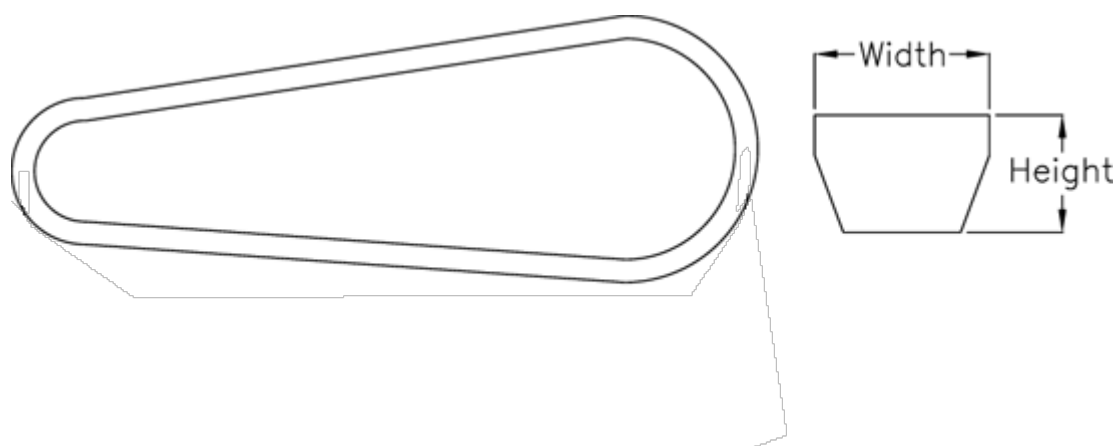

Data Sheet

Article number: 601962662060

Description: Gates V-belt SPB 2060 Ld 2060
DELTA NARROW

Measures

Datum length	= 2060
Height	= 13
Width	= 16